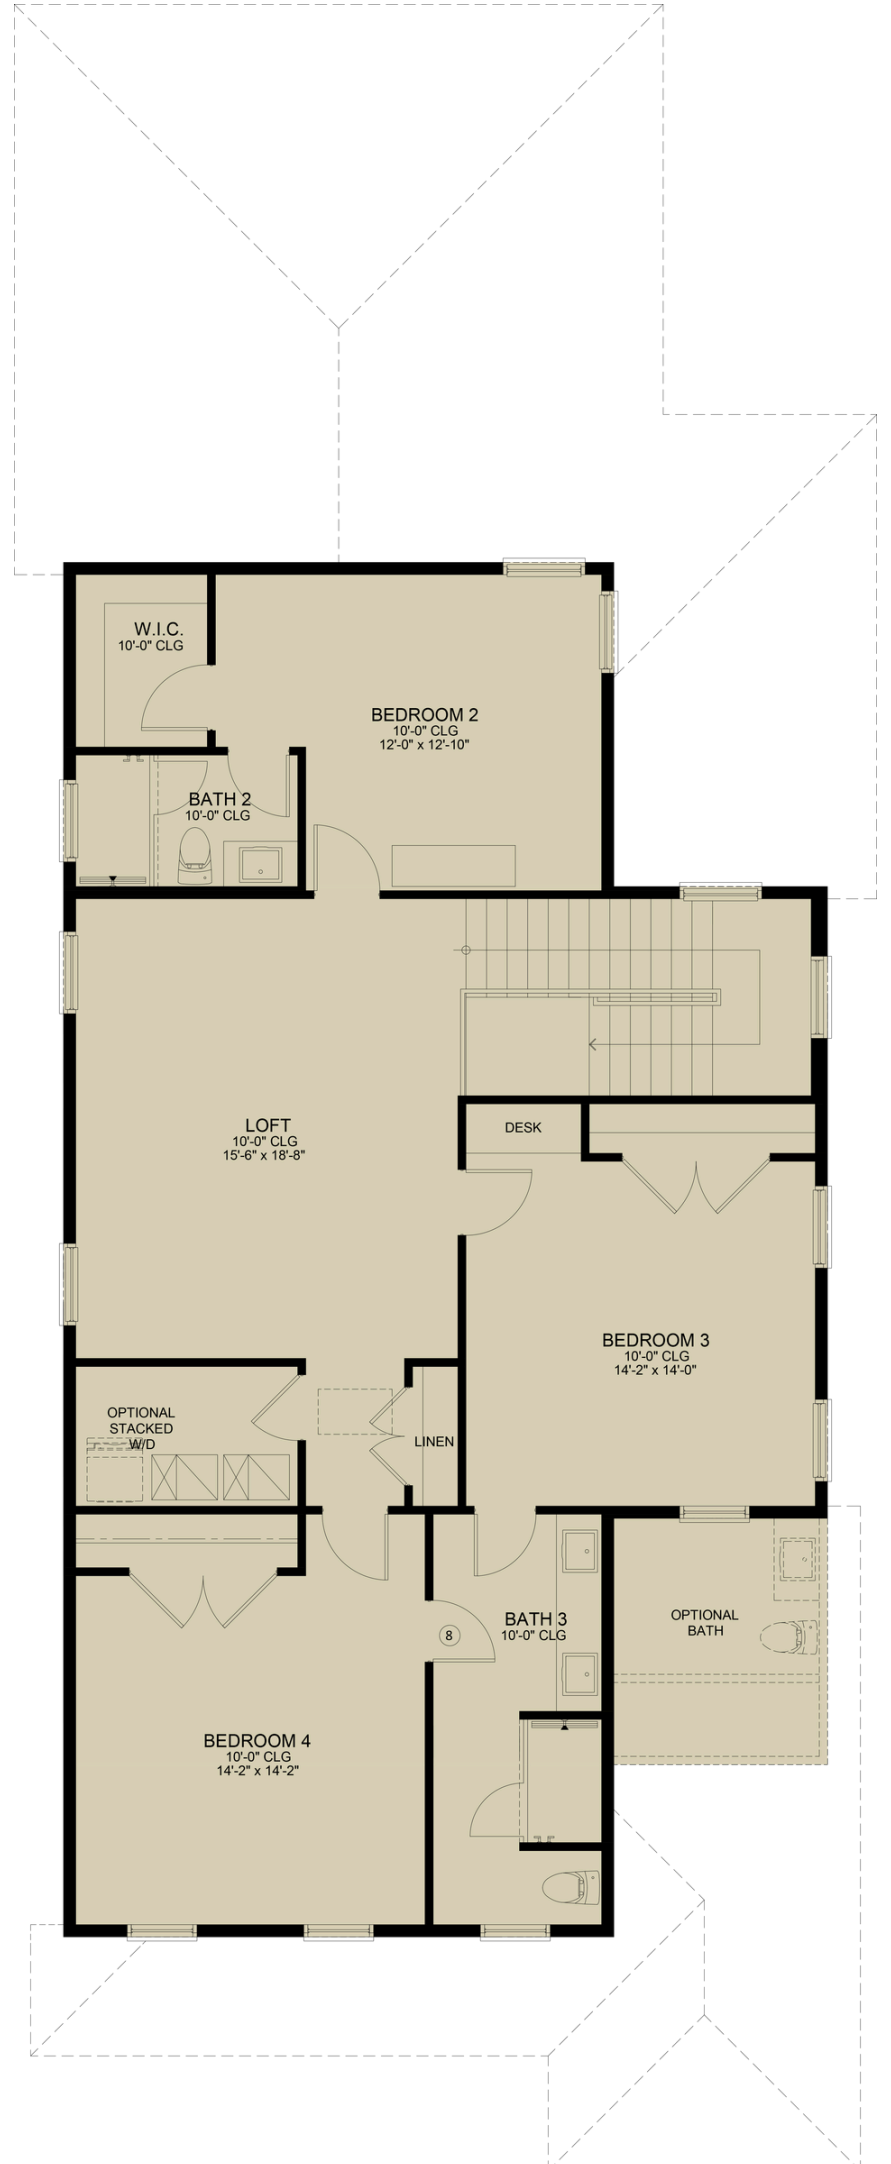

LAKEVIEW
VILLAGE ESTATES

PALMETTO

ELEVATION C

B

C

YOU DREAM IT. **WE BUILD IT.**

Palmetto

4 | 3.5 | 2 | 2995

Living Area	2995
Back Entry	87
Front Porch	116
Garage	488
Total SQFT	3686

FIRST FLOOR

SECOND FLOOR

84'-8" Davila Homes 2026

YOU DREAM IT. **WE BUILD IT.**