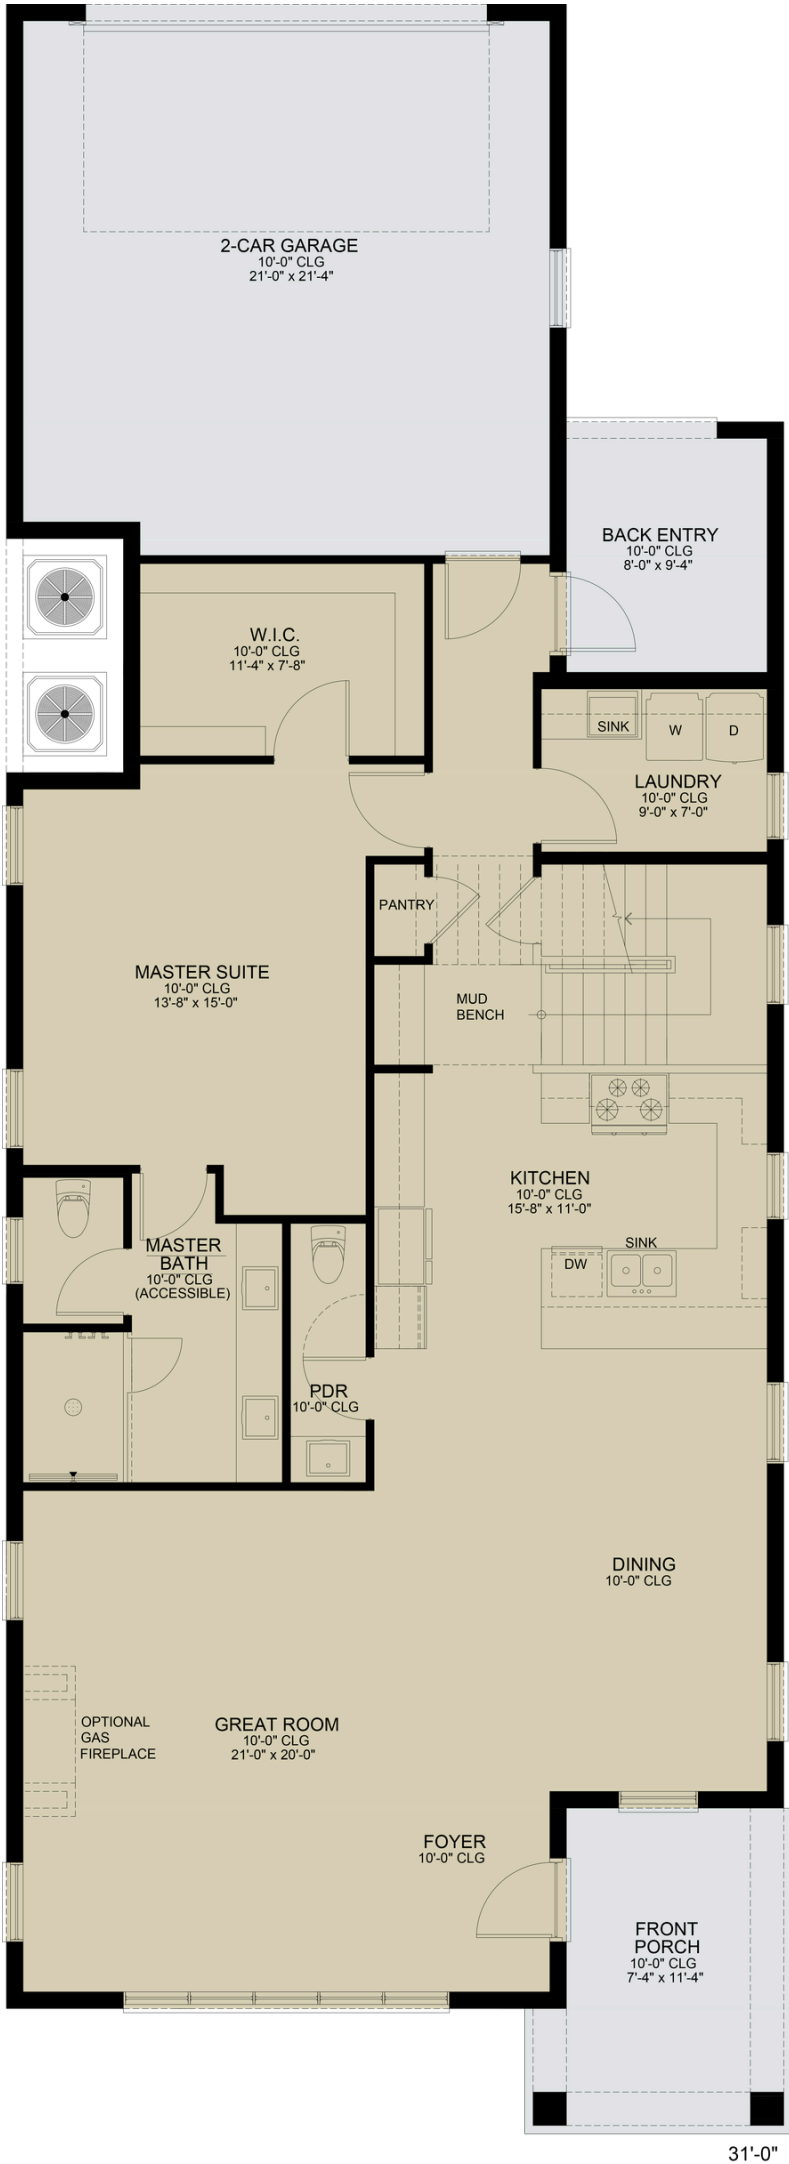

LAKEVIEW
VILLAGE ESTATES

PALMETTO

ELEVATION C

B

C

YOU DREAM IT. **WE BUILD IT.**

Palmetto

4 | 3.5 | 2 | 2995

Living Area	2995
Back Entry	87
Front Porch	116
Garage	488
Total SQFT	3686

FIRST FLOOR

SECOND FLOOR

84'-8" Davila Homes 2026

YOU DREAM IT. **WE BUILD IT.**